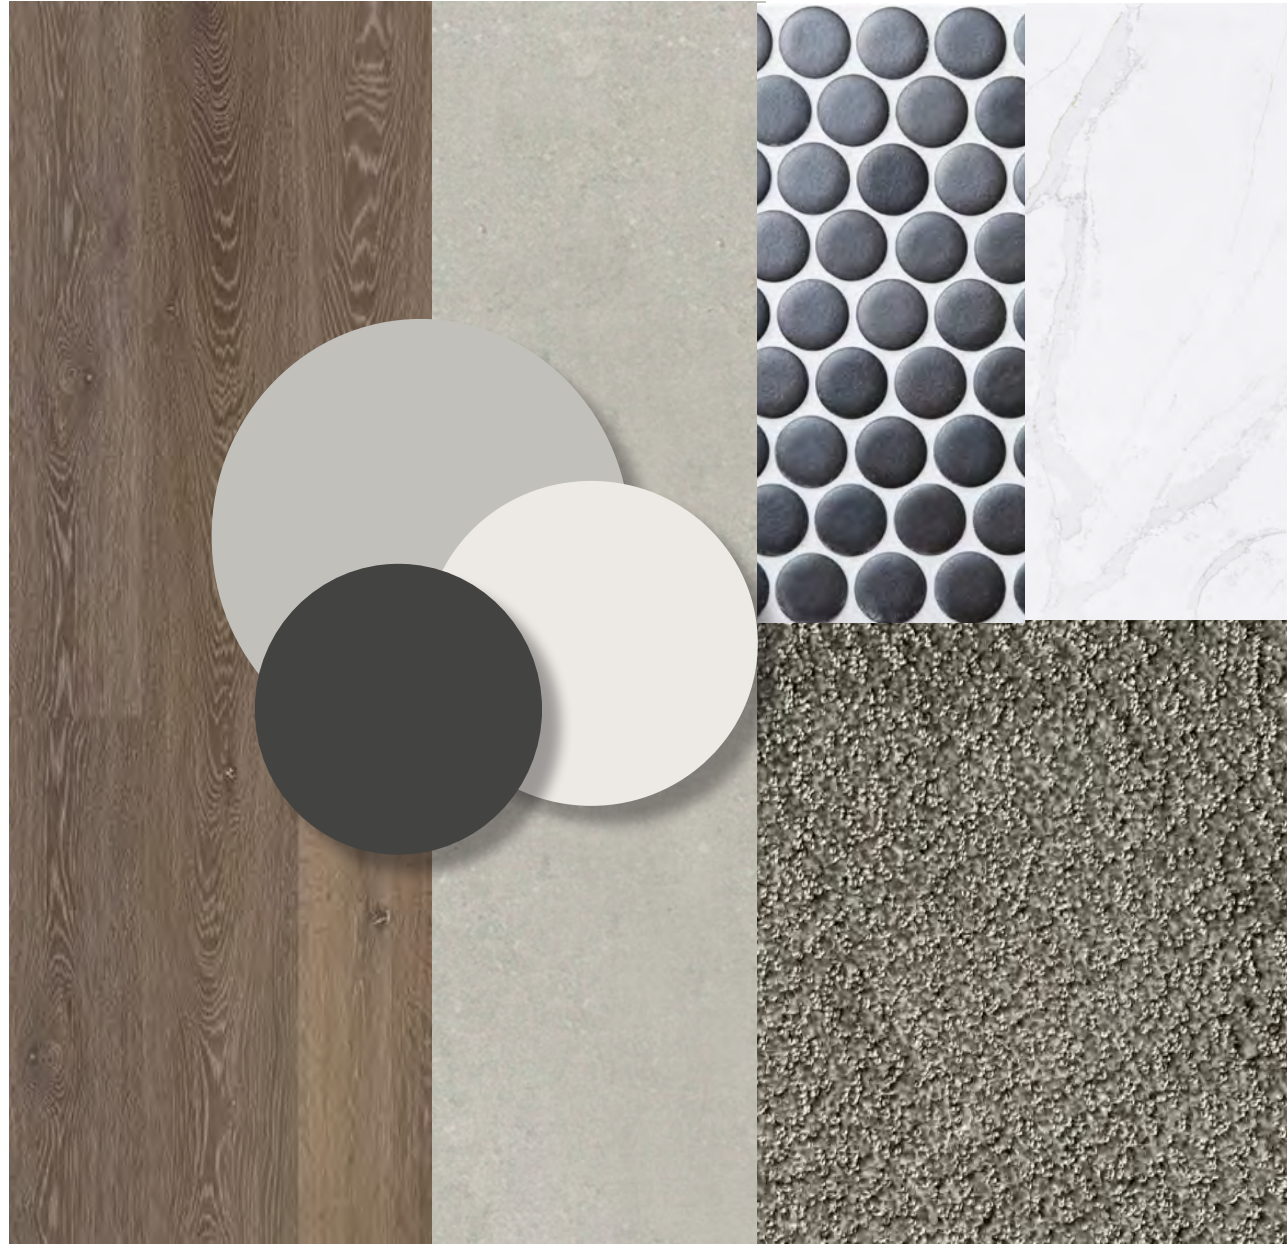

Key

1. Bar Pull Down Faucet
2. Undermount Bar Sink
3. Dishwasher - Bosch
4. Undercounter Refrigerator
5. Microwave - GE
6. Undermount Vanity Sink - White
7. Widespread Vanity Faucet - Pfister Ladera
8. Shower Valve Trim and Fixed Head -Pfister Contempra
9. Shower Base - Pro Flo
10. Bath Sconce